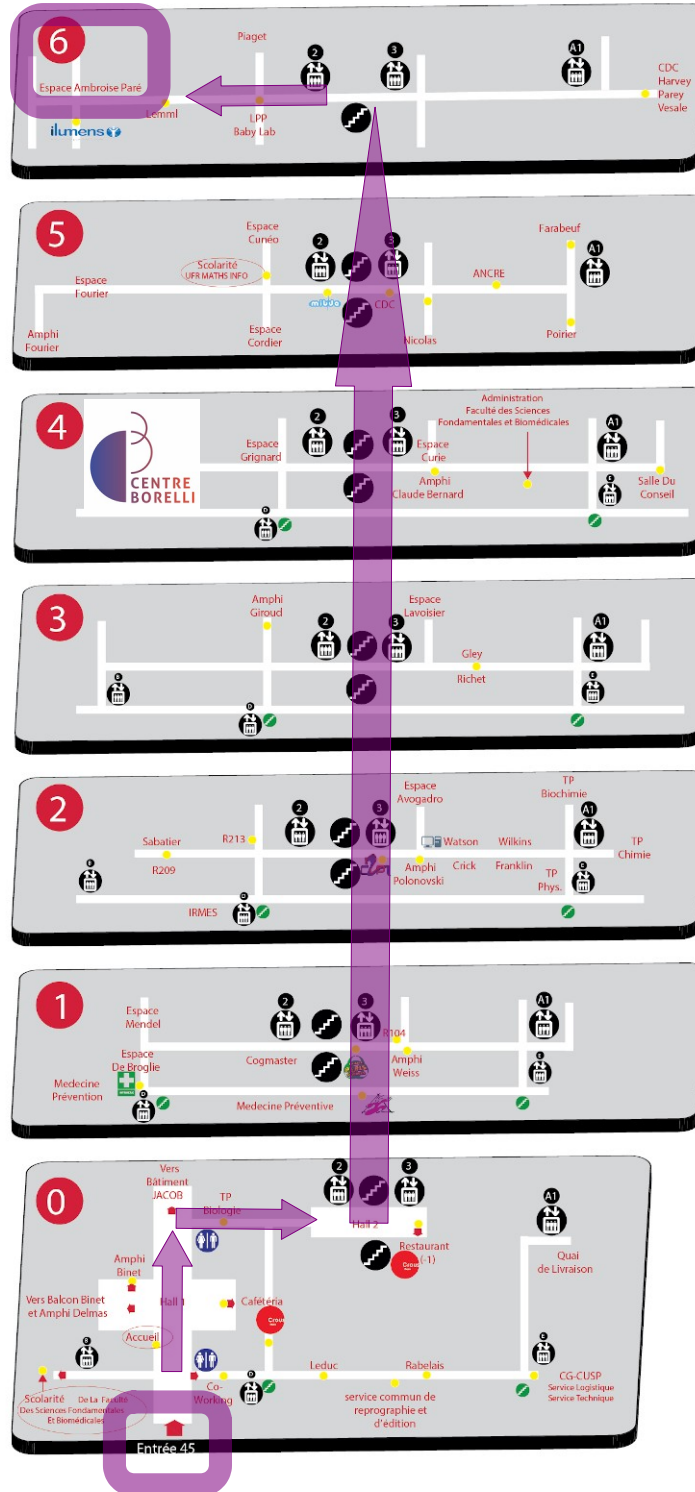

PARIS WORKSHOP ON VERIDICAL ARTIFICIAL INTELLIGENCE

Venue & Directions

Address:

[45 rue des Sts-Pères](#), 75006 Paris, France

Room:

Espace Ambroise Paré, 6th floor, Main Hall

Enter via 45 Sts-Pères, go into the main hall, turn right, take an elevator or the stairs.

Building map:

Main entrance [45 rue des Sts-Pères](#)
